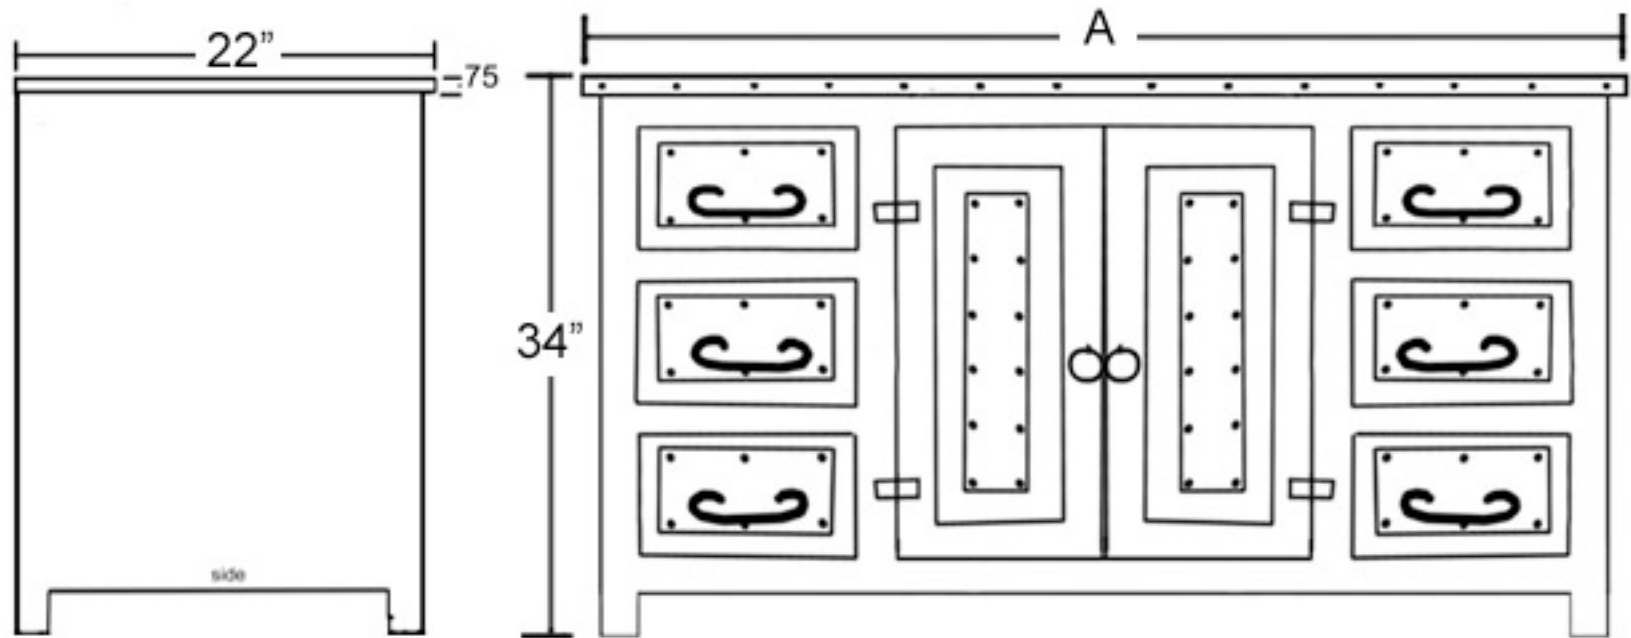

**Sierra Copper**  
custom copper creations

Lancaster Vanity  
SC-VLN

A

42" x 22" x 34"

48" x 22" x 34"

60" x 22" x 34"