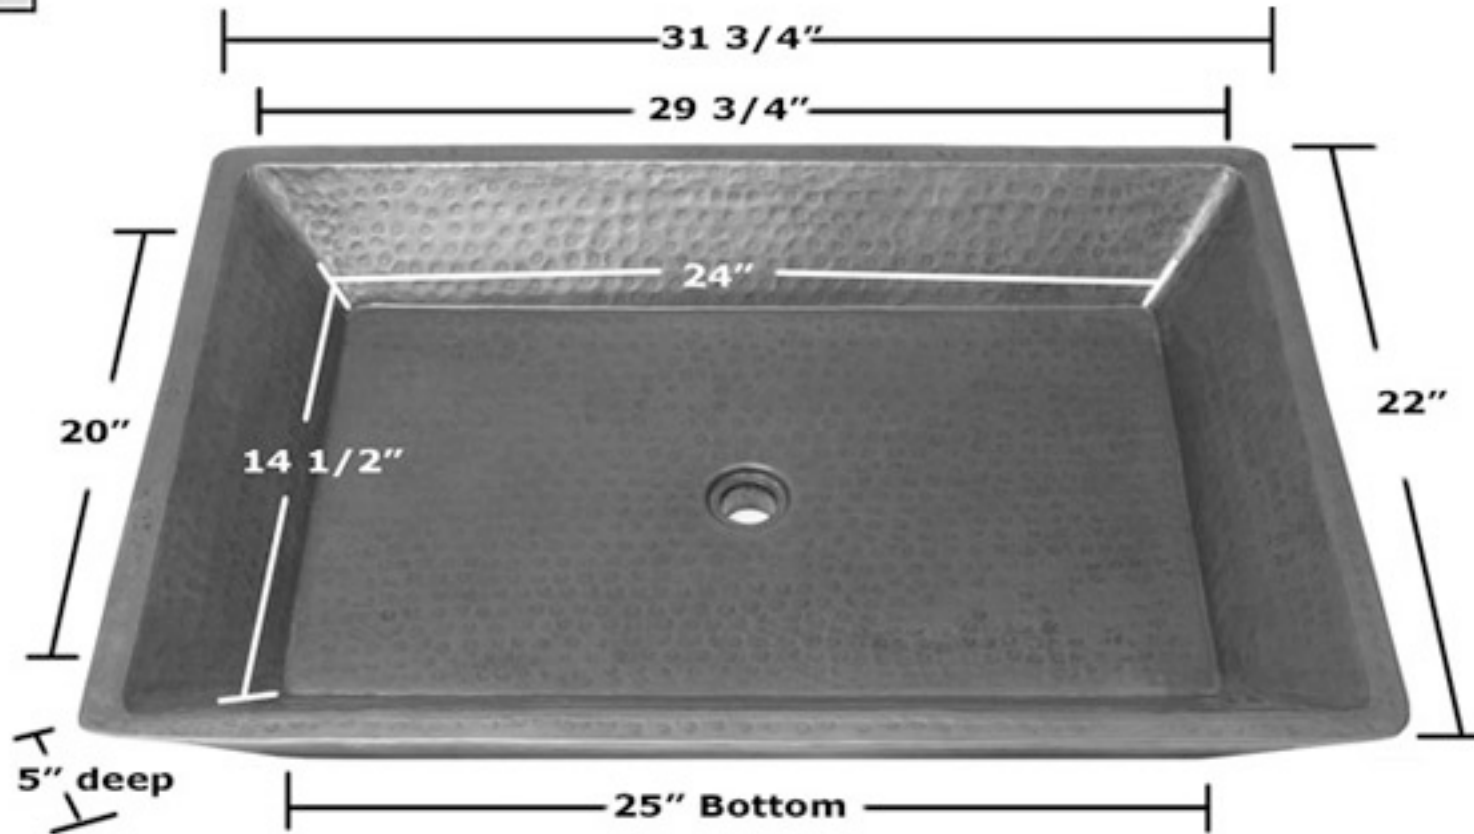

Sierra Copper
custom copper creations

Lexington Sink
SC-LDW

31.75" x 22" x 5" depth O.D
29.75" x 20" x 4" depth inside

Bottom dims of sink:
24" x 14.5" inside of sink
25" x 16.5" bottom of sink

SC-DRN	Opening
410	Twist Lock 1.5"
411	Grid 1.5"