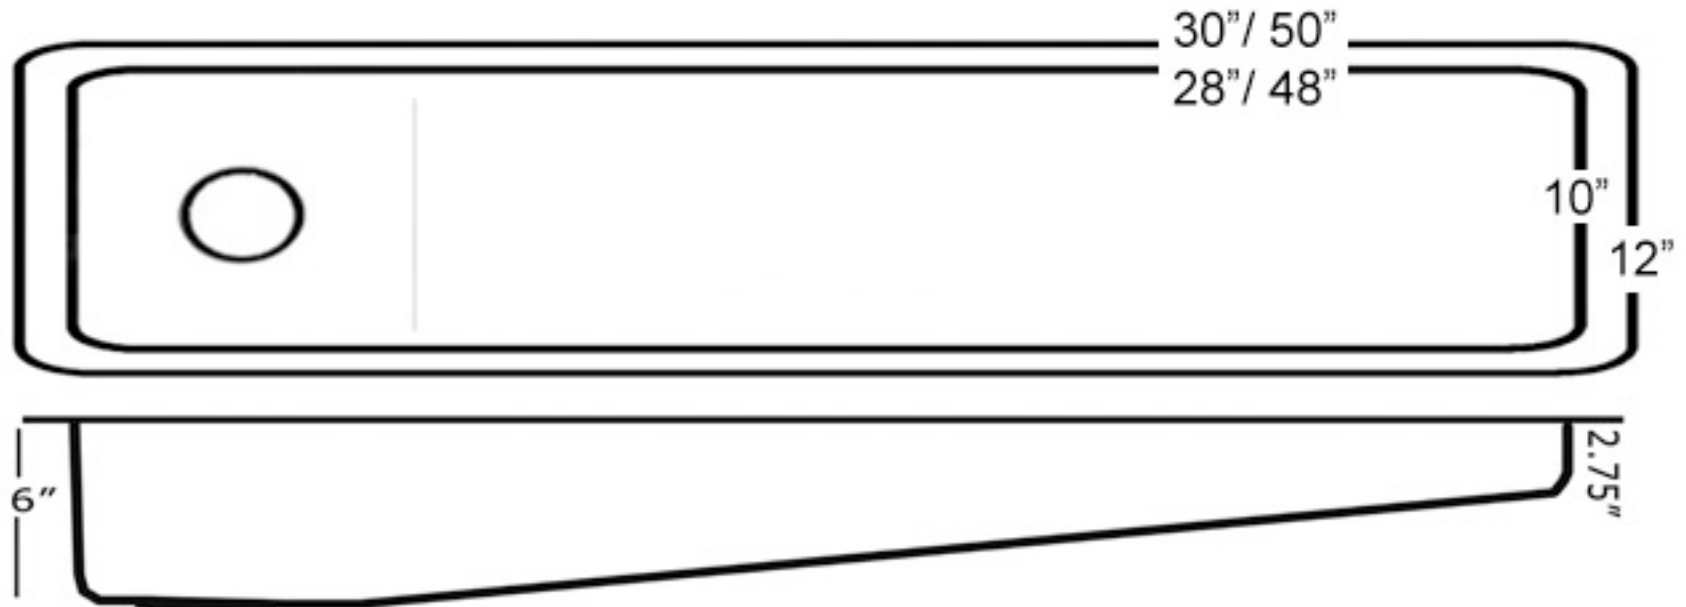

**Sierra Copper**  
custom copper creations

Allegany Trough  
SC-ALG

O.D.	I.D.
30"x 12"x 6"	33"x 10"
50"x 12"x 6"	43"x 10"

SC-DRN	Opening
220 Bar Strainer	2"
214 Kitchen Strainer	3.5"
289 Disposer Drain	3.5"