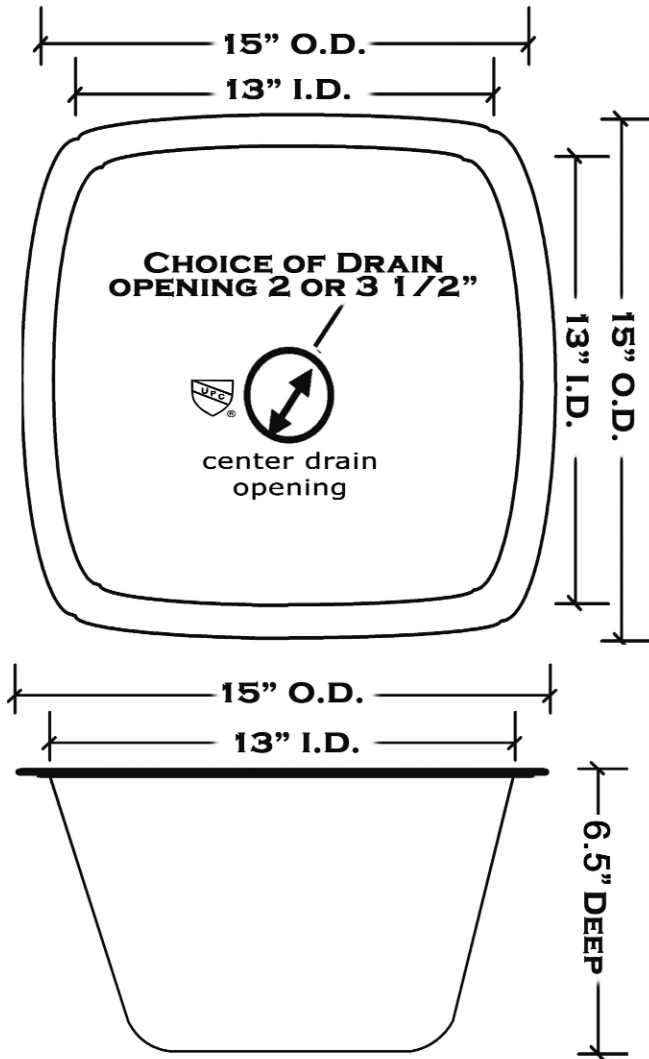

Sierra Copper

Sonoma 15

FEATURES

- O.D. - 15" x 15" x 6.5"
- I.D. - 13" x 13"
- Drain Opening - 2" or 3.5"
- Gauge - 16
- Texture - **Hand Hammered**
- Finish Choice - **Antique, Burnished, SN**
- Installation - **under or over counter**
- Recommended **SC-218, SC-220**
- Drain - **SC-214, SC-2089**

Sierra Copper products are hand hammered by the finest Copper Artisans in Mexico. Because each piece is a work of art, depicting the exclusive style and technique of the Artisan, no two finished products will be exactly alike. For this reason, the dimensions and consistency of shape can vary in size up to 1/2".