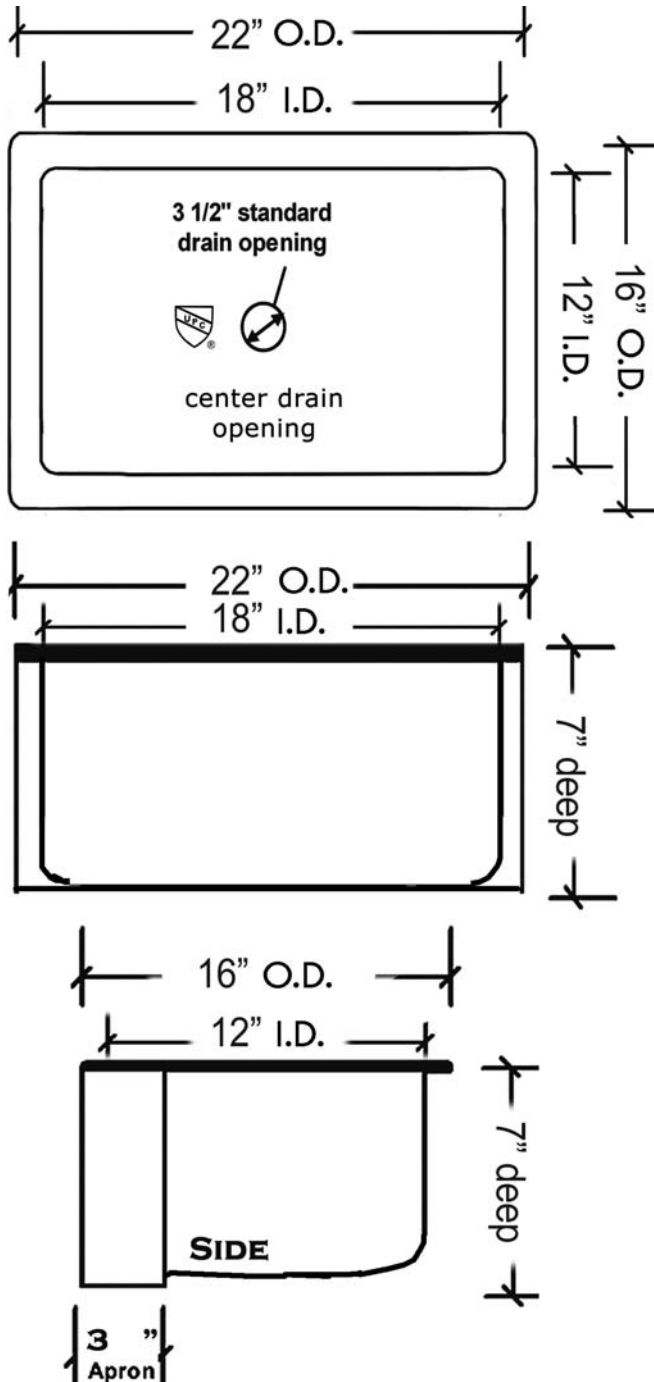

Sierra Copper

Hampton 22

FEATURES

- O.D. - 22" x 16" x 7"
- I.D. - 18" x 12"
- Drain Opening - 3.5"
- Gauge - 16/14 Front
- Texture - **Hand Hammered**
- Finish Choice - **Antique, Burnished, SN**
- Installation - **Under Counter**
- Recommended **SC-214**
- Drain - **SC-2089**

Sierra Copper products are hand hammered by the finest Copper Artisans in Mexico. Because each piece is a work of art, depicting the exclusive style and technique of the Artisan, no two finished products will be exactly alike. For this reason, the dimensions and consistency of shape can vary in size up to 1/2".