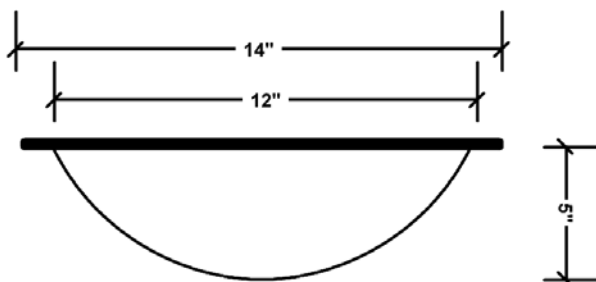

Please be aware that all rustic copper sinks and tubs have a finish that is by nature uneven and variable in color and pattern. The patinas are created by a firing process that will change over time, developing more interest and variation. A copper finish is a living finish and never really stops changing in color. These variations are part of the rustic character and charm and do not constitute defects.

Sierra Copper products are hand hammered by the finest Copper Artisans in Mexico. Because each piece is a work of art, depicting the exclusive style and technique of the Artisan, no two finished products will be exactly alike. For this reason, the dimensions and consistency of shape can vary in size up to 1/2".

IAPMO LISTED | UPC | cUPC