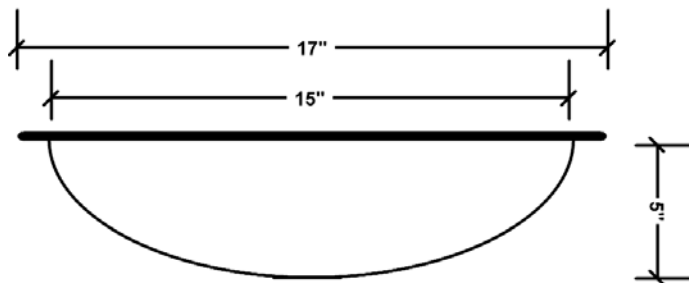

FEATURES

O.D. - 17" x 14" x 5"

I.D. - 15" x 12"

Drain Opening - 1.5"

Gauge - 18

Texture - **Hand Hammered**

Finish Choice - **Antique, Burnished, SN**

Installation - **Under or Over Counter**

Recommended **SC-410-12**

Drain - **SC-411-12**

Please be aware that all rustic copper sinks and tubs have a finish that is by nature uneven and variable in color and pattern. The patinas are created by a firing process that will change over time, developing more interest and variation. A copper finish is a living finish and never really stops changing in color. These variations are part of the rustic character and charm and do not constitute defects.

Sierra Copper products are hand hammered by the finest Copper Artisans in Mexico. Because each piece is a work of art, depicting the exclusive style and technique of the Artisan, no two finished products will be exactly alike. For this reason, the dimensions and consistency of shape can vary in size up to 1/2".