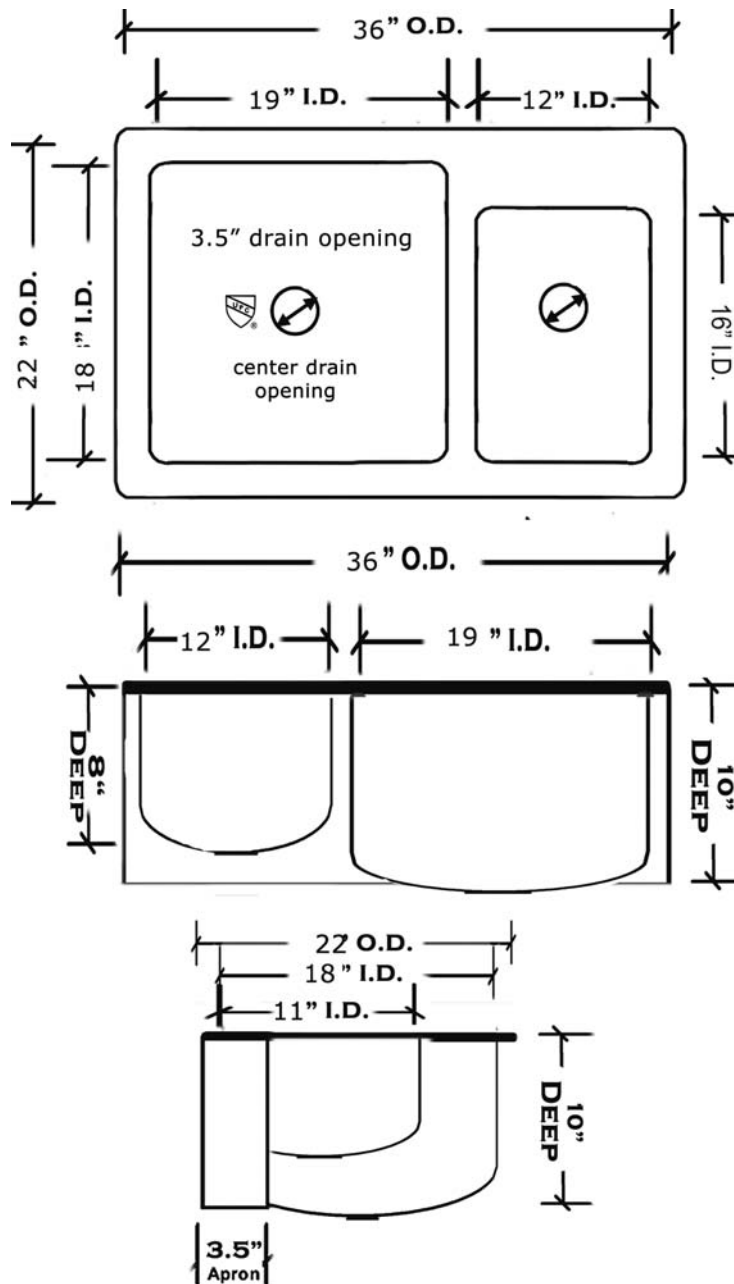

# Sierra Copper

Hampton 60/40 Double 36

## FEATURES

O.D. - 36" x 22" x 10" L/8" R

I.D. - 19" x 18" L/12" x 16" R

Drain Opening - 3.5"

Gauge - 16/14 Front

Texture - **Hand Hammered**

Finish Choice - **Antique, Burnished**

Installation - **Under Counter**

Sierra Copper products are hand hammered by the finest Copper Artisans in Mexico. Because each piece is a work of art, depicting the exclusive style and technique of the Artisan, no two finished products will be exactly alike. For this reason, the dimensions and consistency of shape can vary in size up to 1/2".