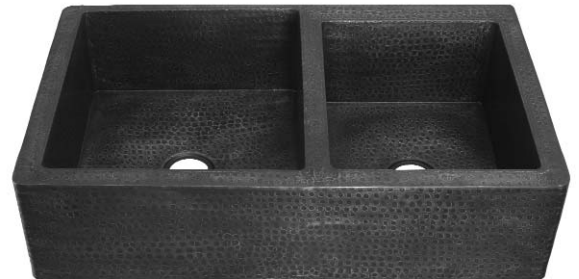

# Sierra Copper

Hampton 60/40 Double 36

## FEATURES

O.D. - 36" x 22" x 10" L/8" R

I.D. - 19" x 18" L/12" x 16" R

Drain Opening - 3.5"

Gauge - 16/14 Front

Texture - **Hand Hammered**

Finish Choice - **Antique, Burnished**

Installation - **Under Counter**

Recommended **SC-214**

Drain - **SC-2089**

Please be aware that all rustic copper sinks and tubs have a finish that is by nature uneven and variable in color and pattern. The patinas are created by a firing process that will change over time, developing more interest and variation. A copper finish is a living finish and never really stops changing in color. These variations are part of the rustic character and charm and do not constitute defects.

Sierra Copper products are hand hammered by the finest Copper Artisans in Mexico. Because each piece is a work of art, depicting the exclusive style and technique of the Artisan, no two finished products will be exactly alike. For this reason, the dimensions and consistency of shape can vary in size up to 1/2".