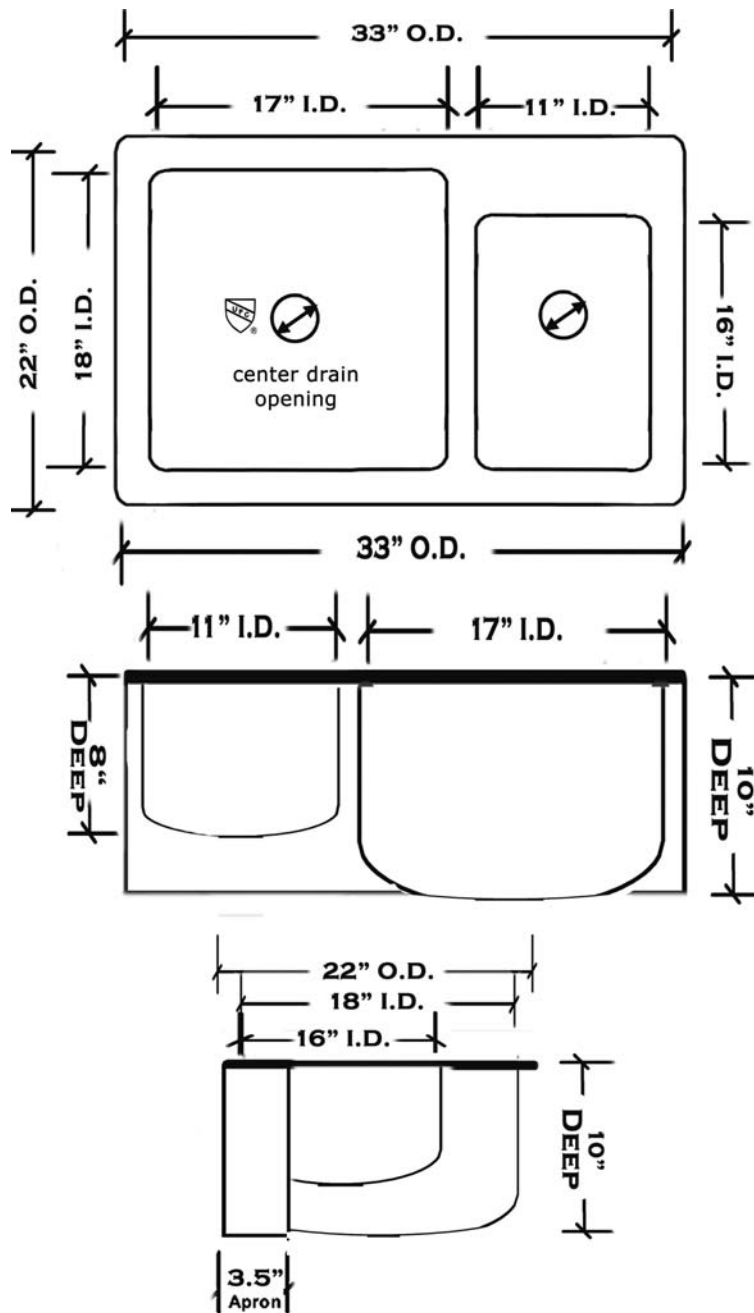

Sierra Copper

Hampton 60/40 Double 33

FEATURES

O.D. - 33" x 22" x 10" L/8" R

I.D. - 17" x 18" L/11" x 16" R

Drain Opening - 3.5"

Gauge - 16/14 Front

Texture - **Hand Hammered**

Sierra Copper products are hand hammered by the finest Copper Artisans in Mexico. Because each piece is a work of art, depicting the exclusive style and technique of the Artisan, no two finished products will be exactly alike. For this reason, the dimensions and consistency of shape can vary in size up to 1/2".