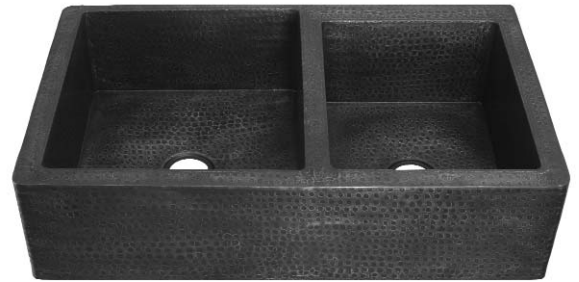

Sierra Copper

Hampton 60/40 Double 33

FEATURES

O.D. - 33" x 22" x 10" L/8" R

I.D. - 17" x 18" L/11" x 16" R

Drain Opening - 3.5"

Gauge - 16/14 Front

Texture - **Hand Hammered**

Finish Choice - **Antique, Burnished**

Installation - **Under Counter**

Recommended **SC-214**

Drain - **SC-2089**

Please be aware that all rustic copper sinks and tubs have a finish that is by nature uneven and variable in color and pattern. The patinas are created by a firing process that will change over time, developing more interest and variation. A copper finish is a living finish and never really stops changing in color. These variations are part of the rustic character and charm and do not constitute defects.

Sierra Copper products are hand hammered by the finest Copper Artisans in Mexico. Because each piece is a work of art, depicting the exclusive style and technique of the Artisan, no two finished products will be exactly alike. For this reason, the dimensions and consistency of shape can vary in size up to 1/2".