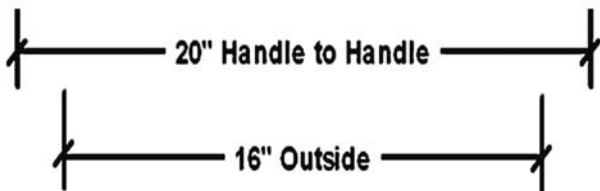

## FEATURES

O.D. - 20" x 16" x 7"

I.D. - 16" x 16"

Drain Opening - 1.5", 2" or 3.5"

Gauge - 18

Texture - **Hand Hammered**

Finish Choice - **Antique, Burnished**

Installation - **Top Counter Mount**