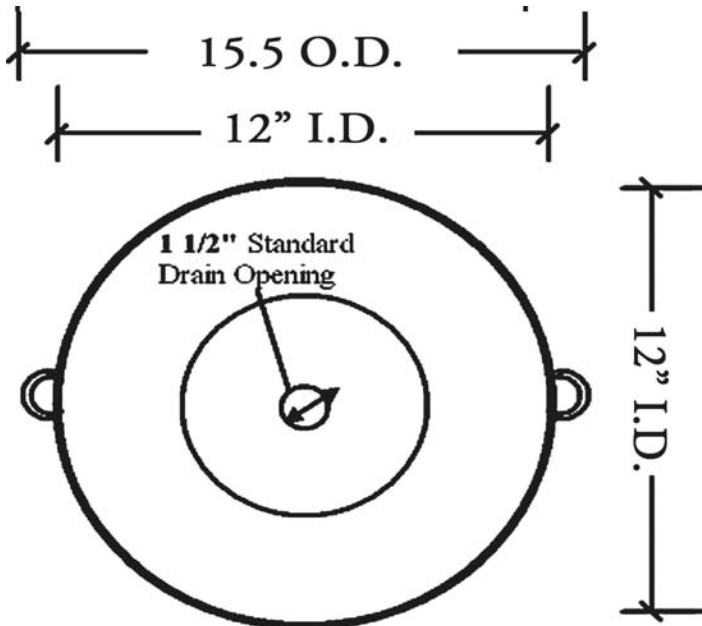

Sierra Copper

Cazo 12

FEATURES

- O.D. - 15.5" x 12" x 4"
- I.D. - 12" x 12"
- Drain Opening - 1.5"
- Gauge - 18
- Texture - **Hand Hammered**
- Finish Choice - **Antique, Burnished**
- Installation - **Top Counter Mount**

Sierra Copper products are hand hammered by the finest Copper Artisans in Mexico. Because each piece is a work of art, depicting the exclusive style and technique of the Artisan, no two finished products will be exactly alike. For this reason, the dimensions and consistency of shape can vary in size up to 1/2".