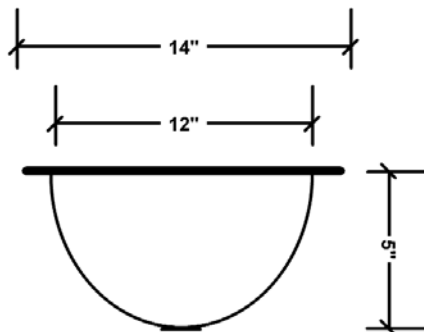

Please be aware that all rustic copper sinks and tubs have a finish that is by nature uneven and variable in color and pattern. The patinas are created by a firing process that will change over time, developing more interest and variation. A copper finish is a living finish and never really stops changing in color. These variations are part of the rustic character and charm and do not constitute defects.

Sierra Copper products are hand hammered by the finest Copper Artisans in Mexico. Because each piece is a work of art, depicting the exclusive style and technique of the Artisan, no two finished products will be exactly alike. For this reason, the dimensions and consistency of shape can vary in size up to 1/2".

IAPMO LISTED | UPC | cUPC