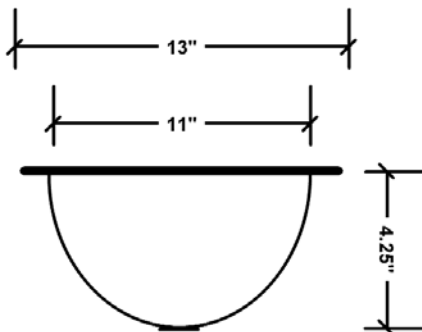

Please be aware that all rustic copper sinks and tubs have a finish that is by nature uneven and variable in color and pattern. The patinas are created by a firing process that will change over time, developing more interest and variation. A copper finish is a living finish and never really stops changing in color. These variations are part of the rustic character and charm and do not constitute defects.

Sierra Copper products are hand hammered by the finest Copper Artisans in Mexico. Because each piece is a work of art, depicting the exclusive style and technique of the Artisan, no two finished products will be exactly alike. For this reason, the dimensions and consistency of shape can vary in size up to 1/2".

IAPMO LISTED | UPC | cUPC