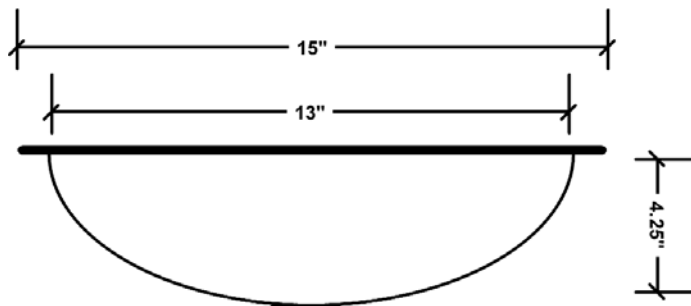

Please be aware that all rustic copper sinks and tubs have a finish that is by nature uneven and variable in color and pattern. The patinas are created by a firing process that will change over time, developing more interest and variation. A copper finish is a living finish and never really stops changing in color. These variations are part of the rustic character and charm and do not constitute defects.

Sierra Copper products are hand hammered by the finest Copper Artisans in Mexico. Because each piece is a work of art, depicting the exclusive style and technique of the Artisan, no two finished products will be exactly alike. For this reason, the dimensions and consistency of shape can vary in size up to 1/2".

IAPMO LISTED | UPC | cUPC